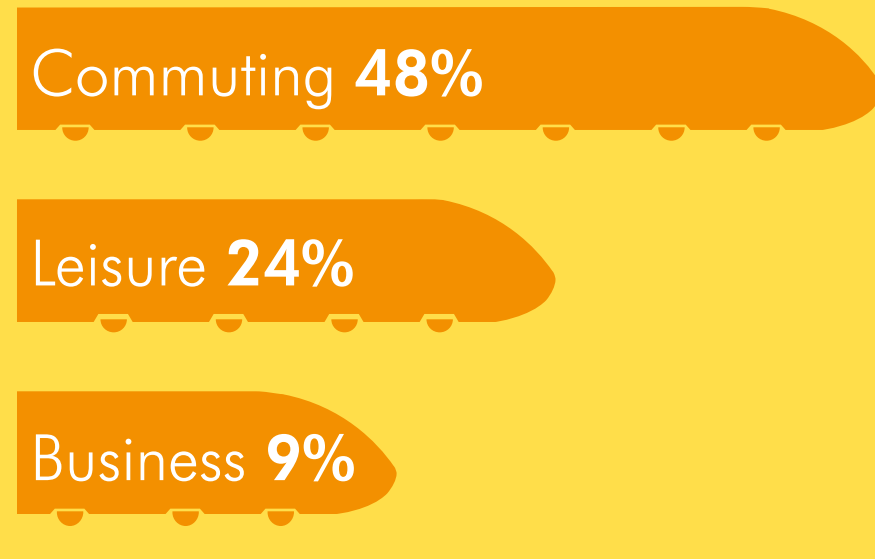

Journey times between **Nottingham** and **Leicester** when travelling by*...

*Average journey time

38 minutes

50 minutes (with traffic)

54 minutes

2 hours 45 minutes

8 hours 28 minutes

How could **you** spend **38 minutes**?

Road vs Rail

Top 3 reasons for travelling by **train**

Let the train rock you to sleep

Enjoy your morning coffee

Train your brain with a puzzle

Catch up on emails & texts

Train wins: Using your 'me time'

- PLAN YOUR NEXT HOLIDAY
- LEARN A NEW LANGUAGE ON YOUR PHONE
- CATCH UP ON YOUR FAVOURITE TV SHOW
- ENJOY A POST-WORK DRINK WITH A COUNTRYSIDE VIEW